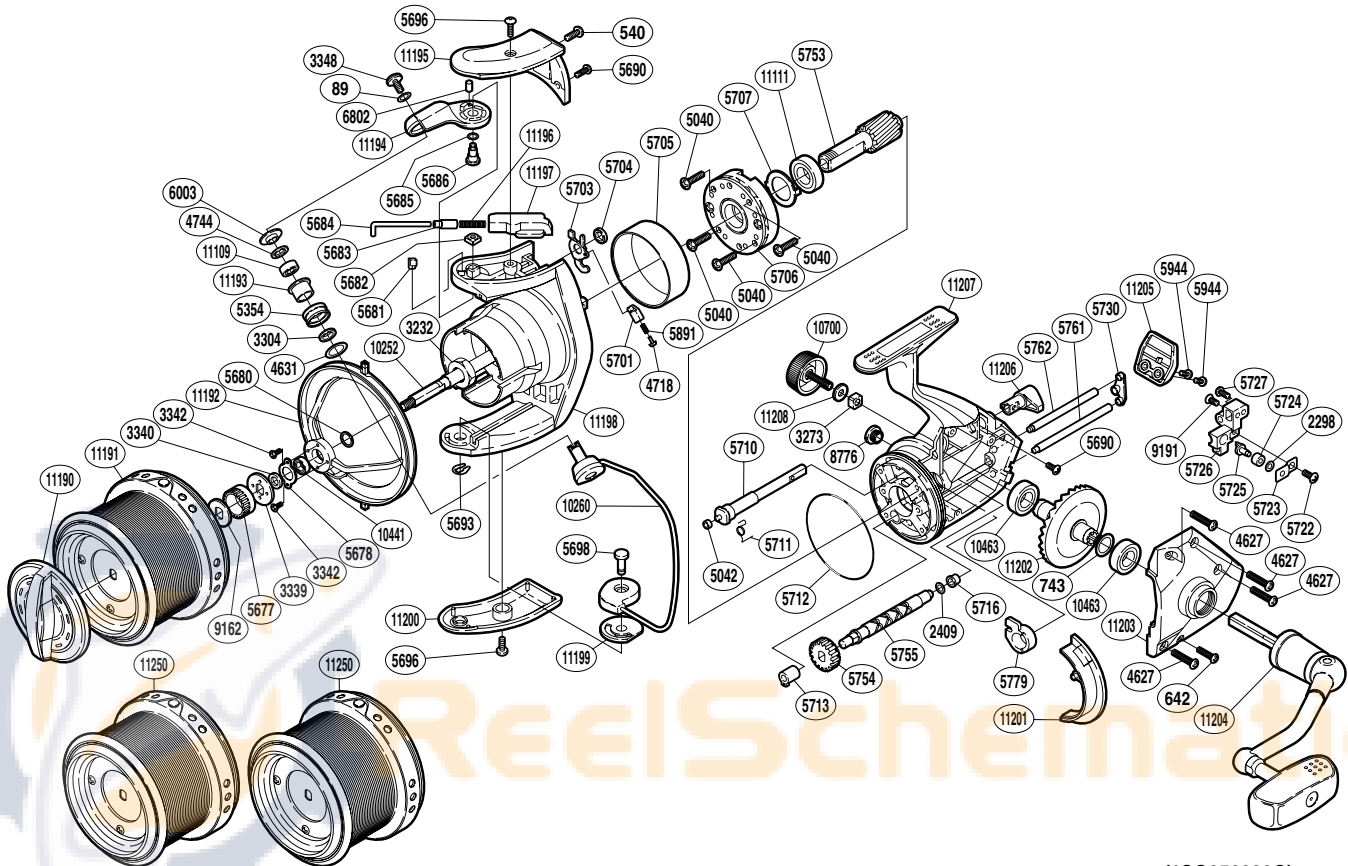

## SULT-6000XSA

(1SG956000G)

Part No.	Description	Part No.	Description	Part No.	Description
RD 0089	Lock Washer	RD 5696	Screw	RD 9162	Spool Washer
RD 0540	Screw	RD 5698	Bail Hold Support Shaft	RD 9191	Screw
RD 0642	Screw	RD 5701	Lever Spring Guide B	RD10252	Main Shaft
RD 0743	Washer	RD 5703	Bail Trip Lever	RD10260	Bail Assembly
RD 2298	Spacer	RD 5704	Trip Lever Spacer	RD10441	Ball Bearing
RD 2409	Spacer	RD 5705	Roller Clutch Ring	RD10463	Ball Bearing
RD 3232	Rotor Nut	RD 5706	Roller Clutch Assembly	RD10700	Handle Screw Cap
RD 3273	Handle Screw Lock	RD 5707	Bearing Washer	RD11109	Ball Bearing
RD 3304	Bearing Spacer	RD 5710	Anti-Reverse Cam	RD11111	Ball Bearing
RD 3339	Spool Support B	RD 5711	Anti-Reverse Cam Spring	RD11190	Drag Knob
RD 3340	Spacer	RD 5712	O Ring	RD11191	Spool Assembly
RD 3342	Screw	RD 5713	Worm Bushing (front)	RD11192	Line Safety Guard
RD 3348	Screw	RD 5716	Worm Bushing (rear)	RD11193	Line Roller Bushing
RD 4627	Screw	RD 5722	Screw	RD11194	Bail Arm
RD 4631	Spacer	RD 5723	Oscillating Pawl Cover	RD11195	Bail Spring Cover
RD 4718	Lever Spring Guide A	RD 5724	Oscillating Slider Bushing	RD11196	Bail Spring
RD 4744	Roller Bearing Seal	RD 5725	Oscillating Pawl	RD11197	Bail Spring Guide B
RD 5040	Screw	RD 5726	Oscillating Slider	RD11198	Rotor
RD 5042	Anti-Reverse Cam Ring	RD 5727	Screw	RD11199	Bail Hold Support Spacer
RD 5354	Line Roller	RD 5730	Worm Shaft Retainer Washer	RD11200	Bail Hold Support Guard
RD 5677	Spool Support A	RD 5753	Pinion Gear	RD11201	Side Cover Flange
RD 5678	Bearing Retainer	RD 5754	Idle Gear	RD11202	Drive Gear
RD 5680	Spacer	RD 5755	Worm Shaft	RD11203	Side Cover
RD 5681	Angle Controller	RD 5761	Oscillating Guide (long)	RD11204	Handle Assembly
RD 5682	Bail Arm Nut	RD 5762	Oscillating Guide (short)	RD11205	Rear Protector
RD 5683	Bail Spring Guide A Support	RD 5779	Bushing	RD11206	Anti-Reverse Lever
RD 5684	Bail Spring Guide A	RD 5891	Bail Trip Lever Spring	RD11207	Body
RD 5685	Spacer	RD 5944	Screw	RD11208	Handle Lock Washer
RD 5686	Bail Arm Shaft	RD 6003	Line Roller Washer		
RD 5690	Screw	RD 6802	Bail Arm Bushing		
RD 5693	U Lock	RD 8776	Oil Cap	RD11250	Spare Spool Assembly